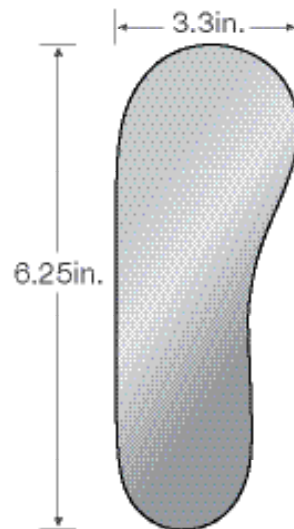

PHOTO MIRRORS

GLASS

Child Occlusal
176-4015

Adult Occlusal
176-4016

Extra Long Occlusal
176-4018

X-Large Occlusal
176-4017

Buccal
176-4013

Lingual
176-4014

- Double Sided
- Rhodium Coated
- Front Surfaced
- Autoclavable
- Made with Lapidated Crystal
- Available in 6 sizes