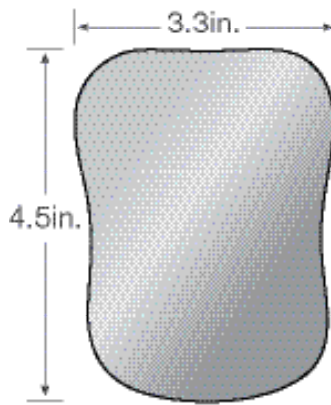

PHOTO MIRRORS

GLASS

Child Occlusal
176-4015

Adult Occlusal
176-4016

Extra Long Occlusal
176-4018

X-Large Occlusal
176-4017

Buccal
176-4013

Lingual
176-4014

- Double Sided
- Rhodium Coated
- Front Surfaced
- Autoclavable
- Made with Lapidated Crystal
- Available in 6 sizes