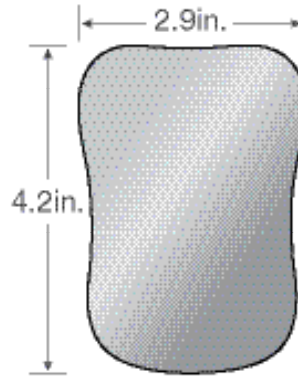

PHOTO MIRRORS

GLASS

Child Occlusal
176-4015

Adult Occlusal
176-4016

Extra Long Occlusal
176-4018

X-Large Occlusal
176-4017

Buccal
176-4013

Lingual
176-4014

- Double Sided
- Rhodium Coated
- Front Surfaced
- Autoclavable
- Made with Lapidated Crystal
- Available in 6 sizes