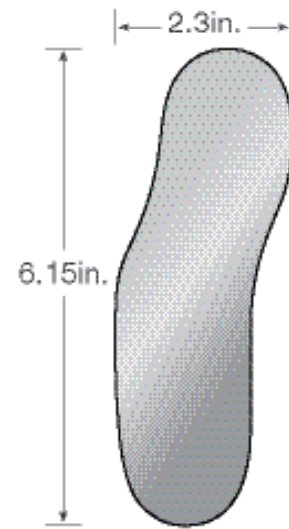

PHOTO MIRRORS

GLASS

Child Occlusal
176-4015

Adult Occlusal
176-4016

Extra Long Occlusal
176-4018

X-Large Occlusal
176-4017

Buccal
176-4013

Lingual
176-4014

- Double Sided
- Rhodium Coated
- Front Surfaced
- Autoclavable
- Made with Lapidated Crystal
- Available in 6 sizes