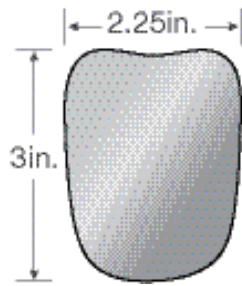

PHOTO MIRRORS

GLASS

Child Occlusal
176-4015

Adult Occlusal
176-4016

Extra Long Occlusal
176-4018

X-Large Occlusal
176-4017

Buccal
176-4013

Lingual
176-4014

- Double Sided
- Rhodium Coated
- Front Surfaced
- Autoclavable
- Made with Lapidated Crystal
- Available in 6 sizes