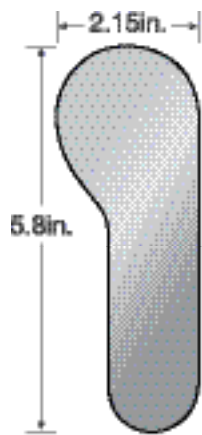

# PHOTO MIRRORS

## STAINLESS STEEL

**Buccal**  
176-4001

**Lingual**  
176-4002

**Occlusal**  
176-4003

**Double End  
Occlusal**  
176-4006

**Multi-Purpose  
Straight**  
176-4005

**Multi-Purpose  
Angled**  
176-4004

- Highly Reflective Surface
- Precision Laser Cut
- Double Sided