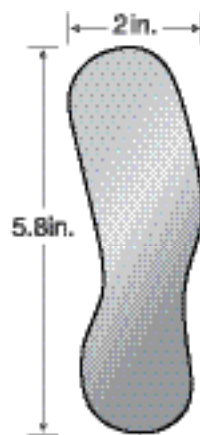

# PHOTO MIRRORS

## STAINLESS STEEL

**Buccal**  
176-4001

**Lingual**  
176-4002

**Occlusal**  
176-4003

**Double End  
Occlusal**  
176-4006

**Multi-Purpose  
Straight**  
176-4005

**Multi-Purpose  
Angled**  
176-4004

- Highly Reflective Surface
- Precision Laser Cut
- Double Sided