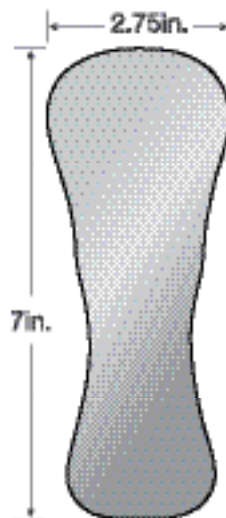

## STAINLESS STEEL

**Buccal**  
176-4001

**Lingual**  
176-4002

**Occlusal**  
176-4003

**Double End  
Occlusal**  
176-4006

**Multi-Purpose  
Straight**  
176-4005

**Multi-Purpose  
Angled**  
176-4004

- Highly Reflective Surface
- Precision Laser Cut
- Double Sided