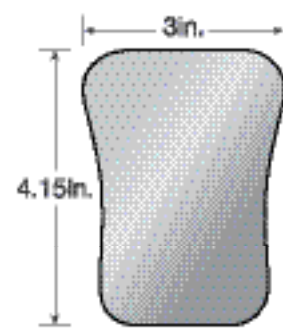

# PHOTO MIRRORS

## STAINLESS STEEL

**Buccal**  
176-4001

**Lingual**  
176-4002

**Occlusal**  
176-4003

**Double End  
Occlusal**  
176-4006

**Multi-Purpose  
Straight**  
176-4005

**Multi-Purpose  
Angled**  
176-4004

- Highly Reflective Surface
- Precision Laser Cut
- Double Sided