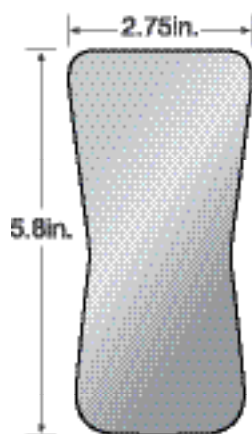

## STAINLESS STEEL

**Buccal**  
176-4001

**Lingual**  
176-4002

**Occlusal**  
176-4003

**Double End  
Occlusal**  
176-4006

**Multi-Purpose  
Straight**  
176-4005

**Multi-Purpose  
Angled**  
176-4004

- Highly Reflective Surface
- Precision Laser Cut
- Double Sided