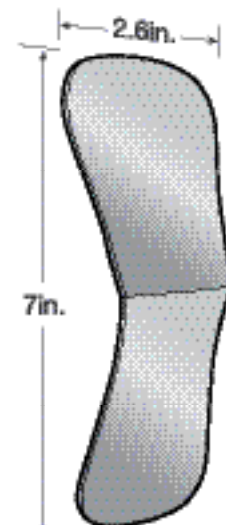

## STAINLESS STEEL

**Buccal**  
176-4001

**Lingual**  
176-4002

**Occlusal**  
176-4003

**Double End  
Occlusal**  
176-4006

**Multi-Purpose  
Straight**  
176-4005

**Multi-Purpose  
Angled**  
176-4004

- Highly Reflective Surface
- Precision Laser Cut
- Double Sided